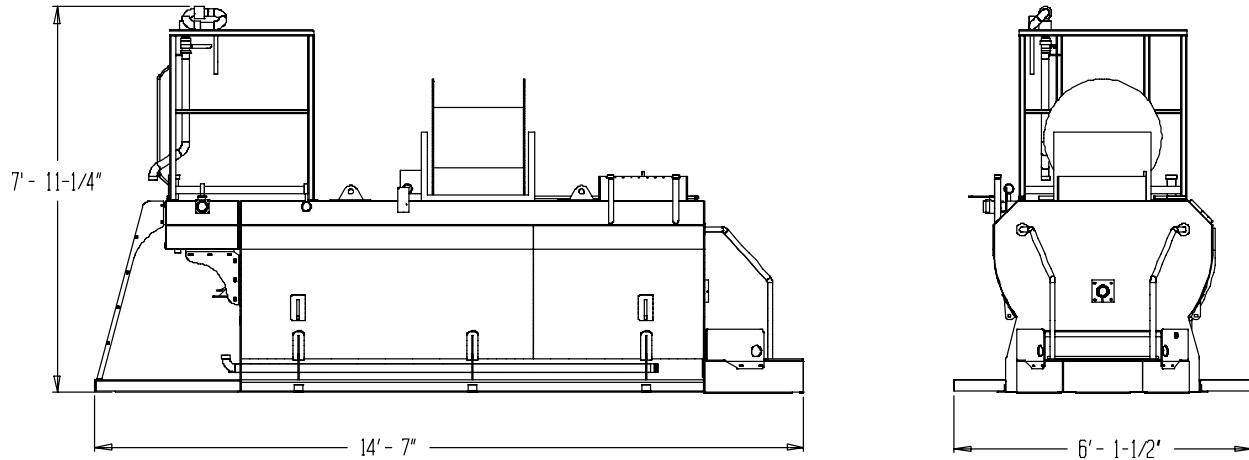

Pik Rite Inc.
 60 Pik Rite Lane
 Lewisburg, PA 17837
 800-326-9763
 www.edenequip.com

**750 Gal. Skid Mounted
 SPECIFICATIONS**

Engine HP	25 HP Robin Subaru
Tank Capacity	900 Gal.
Tank Working Capacity	750 Gal.
Pump	3" inlet x 2" outlet Centrifugal
Pump Drive System	Hydraulically Driven
Agitation	Mechanical
Agitation Drive System	Hydraulically Driven W/ Reverse Capability
Hose Reel	Electric rewind with Hose Guides
Hose	145' of 1 1/4" w/ Full Flow Fittings
Turrett Gun	1 1/2" Capable of Shooting up to 150'
Nozzles	50° & 80°
Weight of unit (Empty)	
Weight of unit (Full)	

*Full weight is approximate and does not include any materials being stored on unit.

**Pik Rite Inc. reserves the right to change design specification without notice.