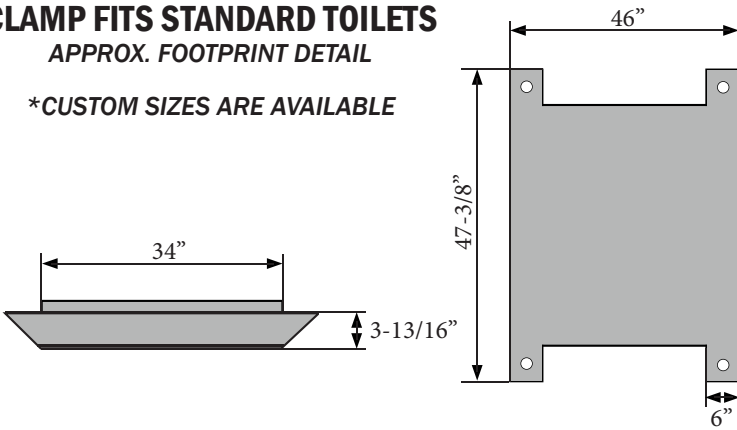

SECURED BY SKID FOOT CLAMP

26" LOAD HEIGHT

FULL SIZED 14" TIRES

- STRAP-FREE HAULING OF STANDARD TOILETS
- D RINGS INSTALLED FOR STRAPPING ADAs
- ELECTRIC BRAKES
- TRUCK-LIGHT® WIRE HARNESS
WITH LIFETIME LIGHT GUARANTEE
- PROUDLY MADE IN THE USA

CALL TODAY FOR A QUOTE!

800-326-9763

WWW.PIKRITE.COM

MULTIPLE SIZES AVAILABLE

Capacity	Bed length	Axles
6	12 Feet	2
10	20 Feet	2
14	28 Feet	2
20	40 Feet	3

REMOVABLE MONGO MOVER HOLDER
LOW PROFILE D RINGS FOR STRAPPING ADAS

CLAMP FITS STANDARD TOILETS

APPROX. FOOTPRINT DETAIL

*CUSTOM SIZES ARE AVAILABLE

EASY CLAMP HANDLE AT THE FRONT AND REAR

TRANSPORT ANY COMBINATION OF
STANDARD TOILETS OR ADAS